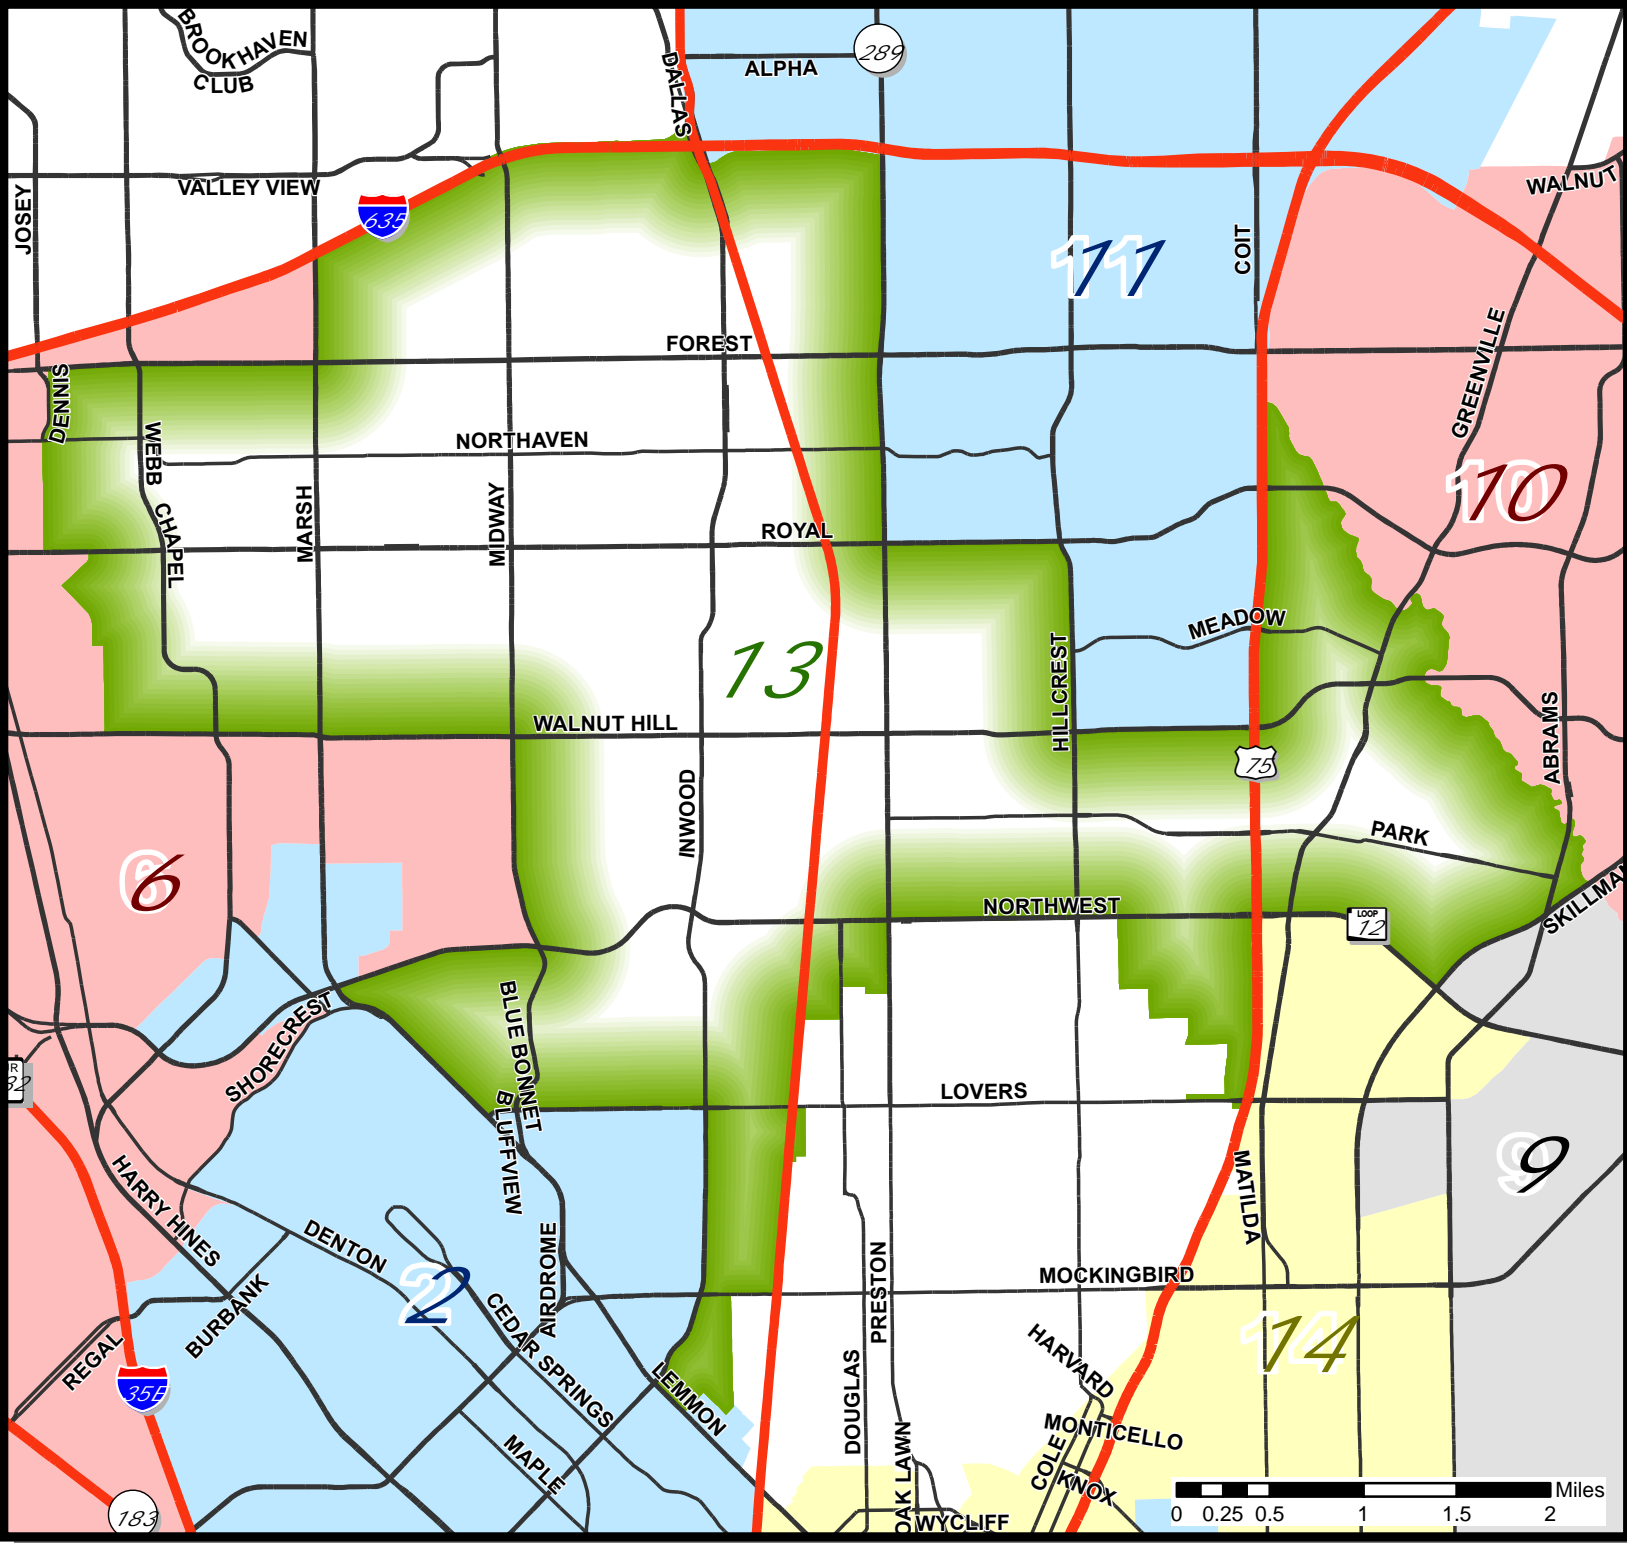

2013 General Election Dallas City Council
Council District 13

Legend

	District 1		District 8
	District 2		District 9
	District 3		District 10
	District 4		District 11
	District 5		District 12
	District 6		District 13
	District 7		District 14

2. Major Roads
   Freeways